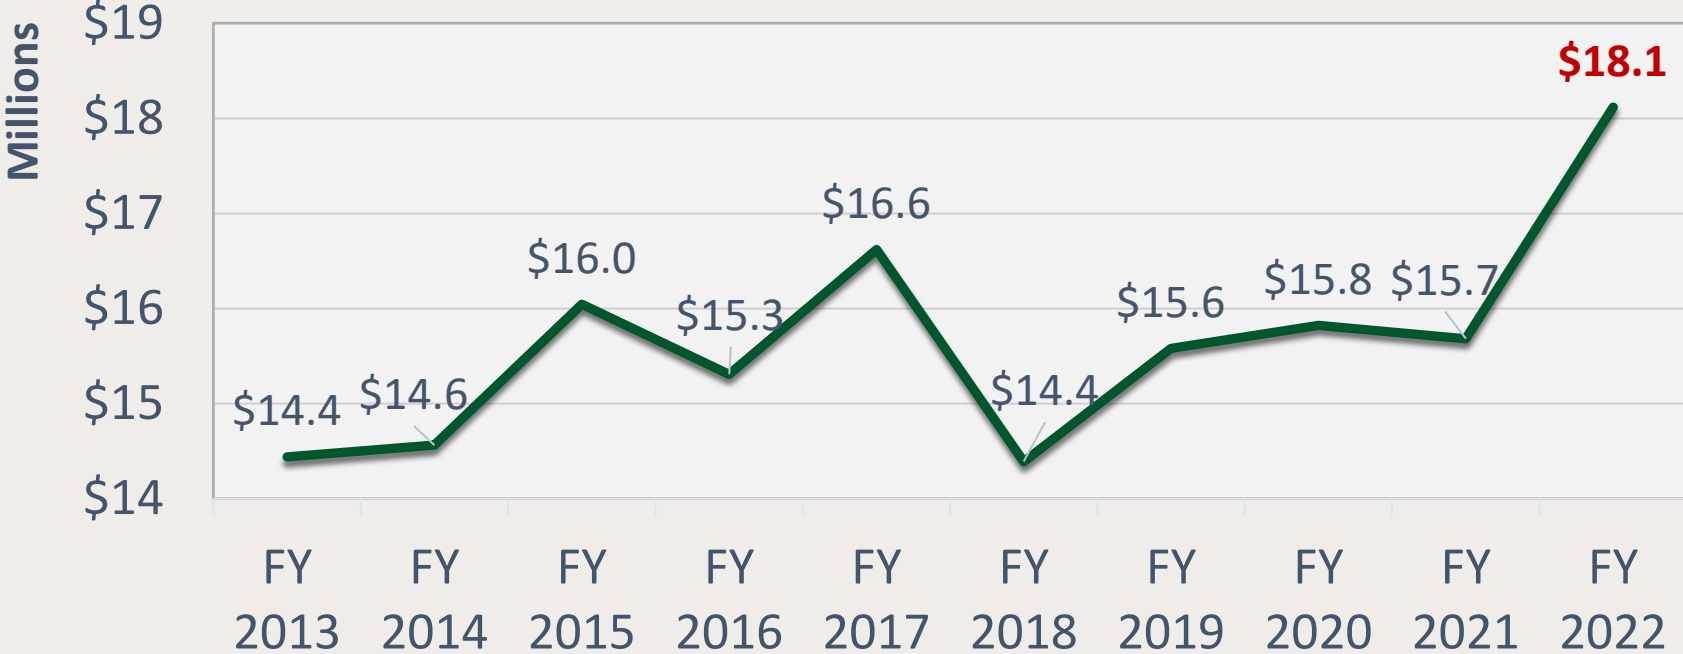

10-Year Trend