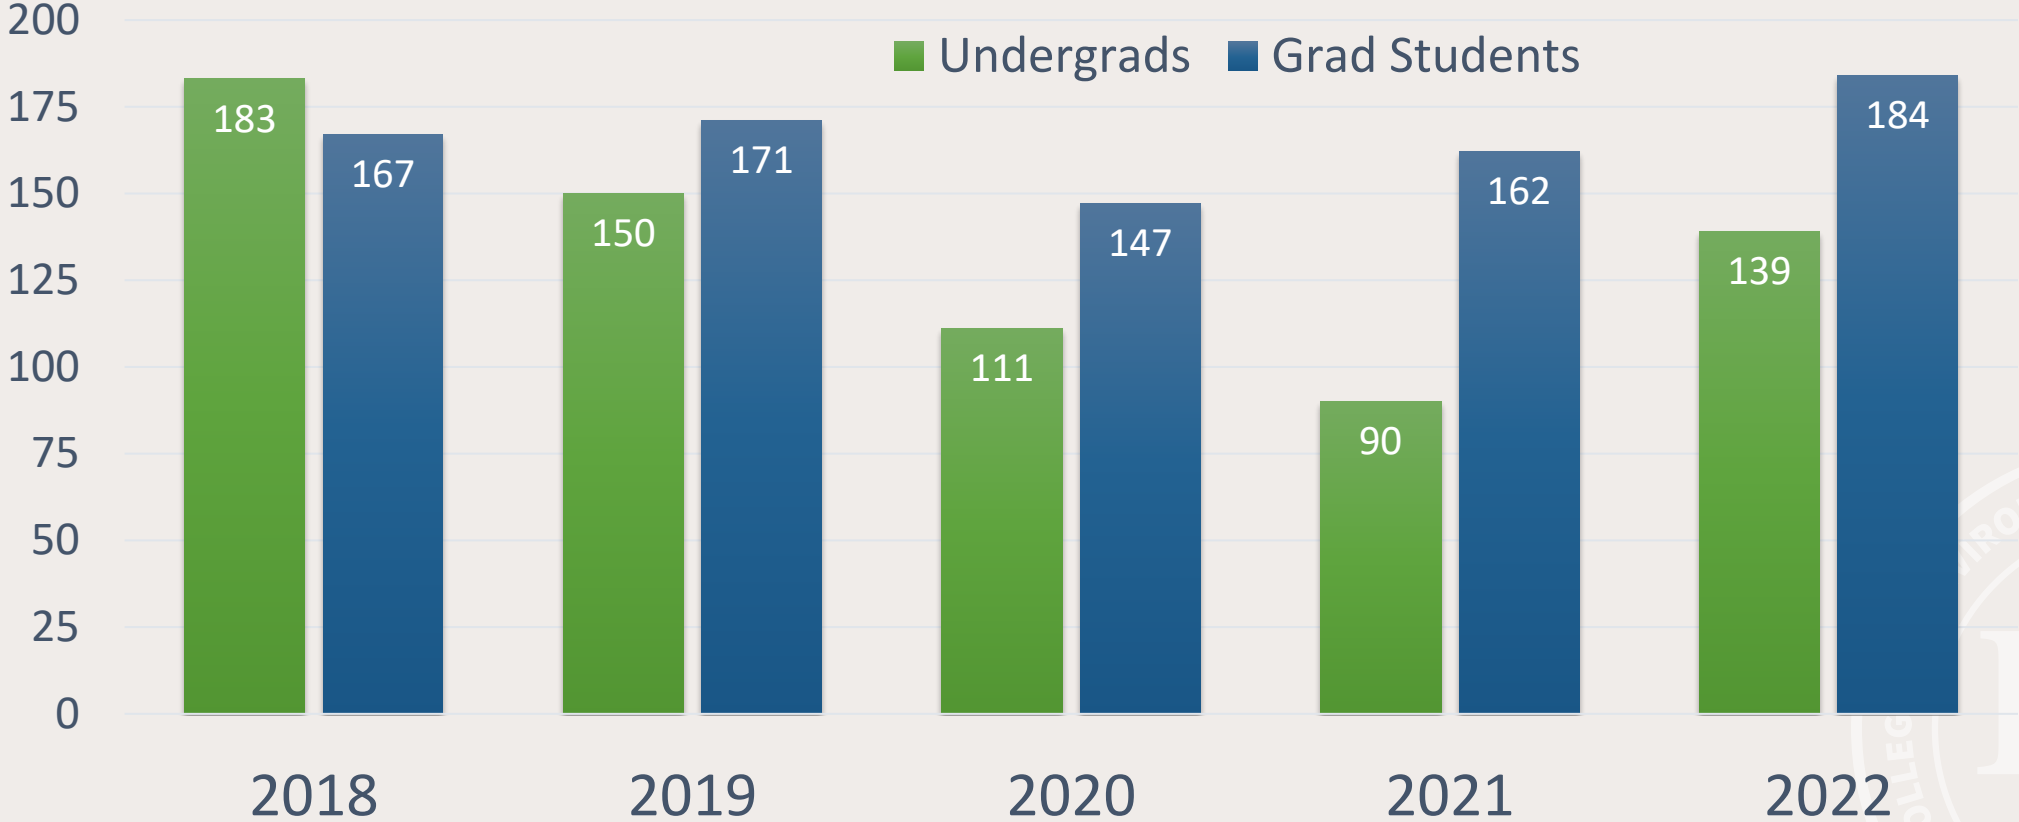

Students Employed